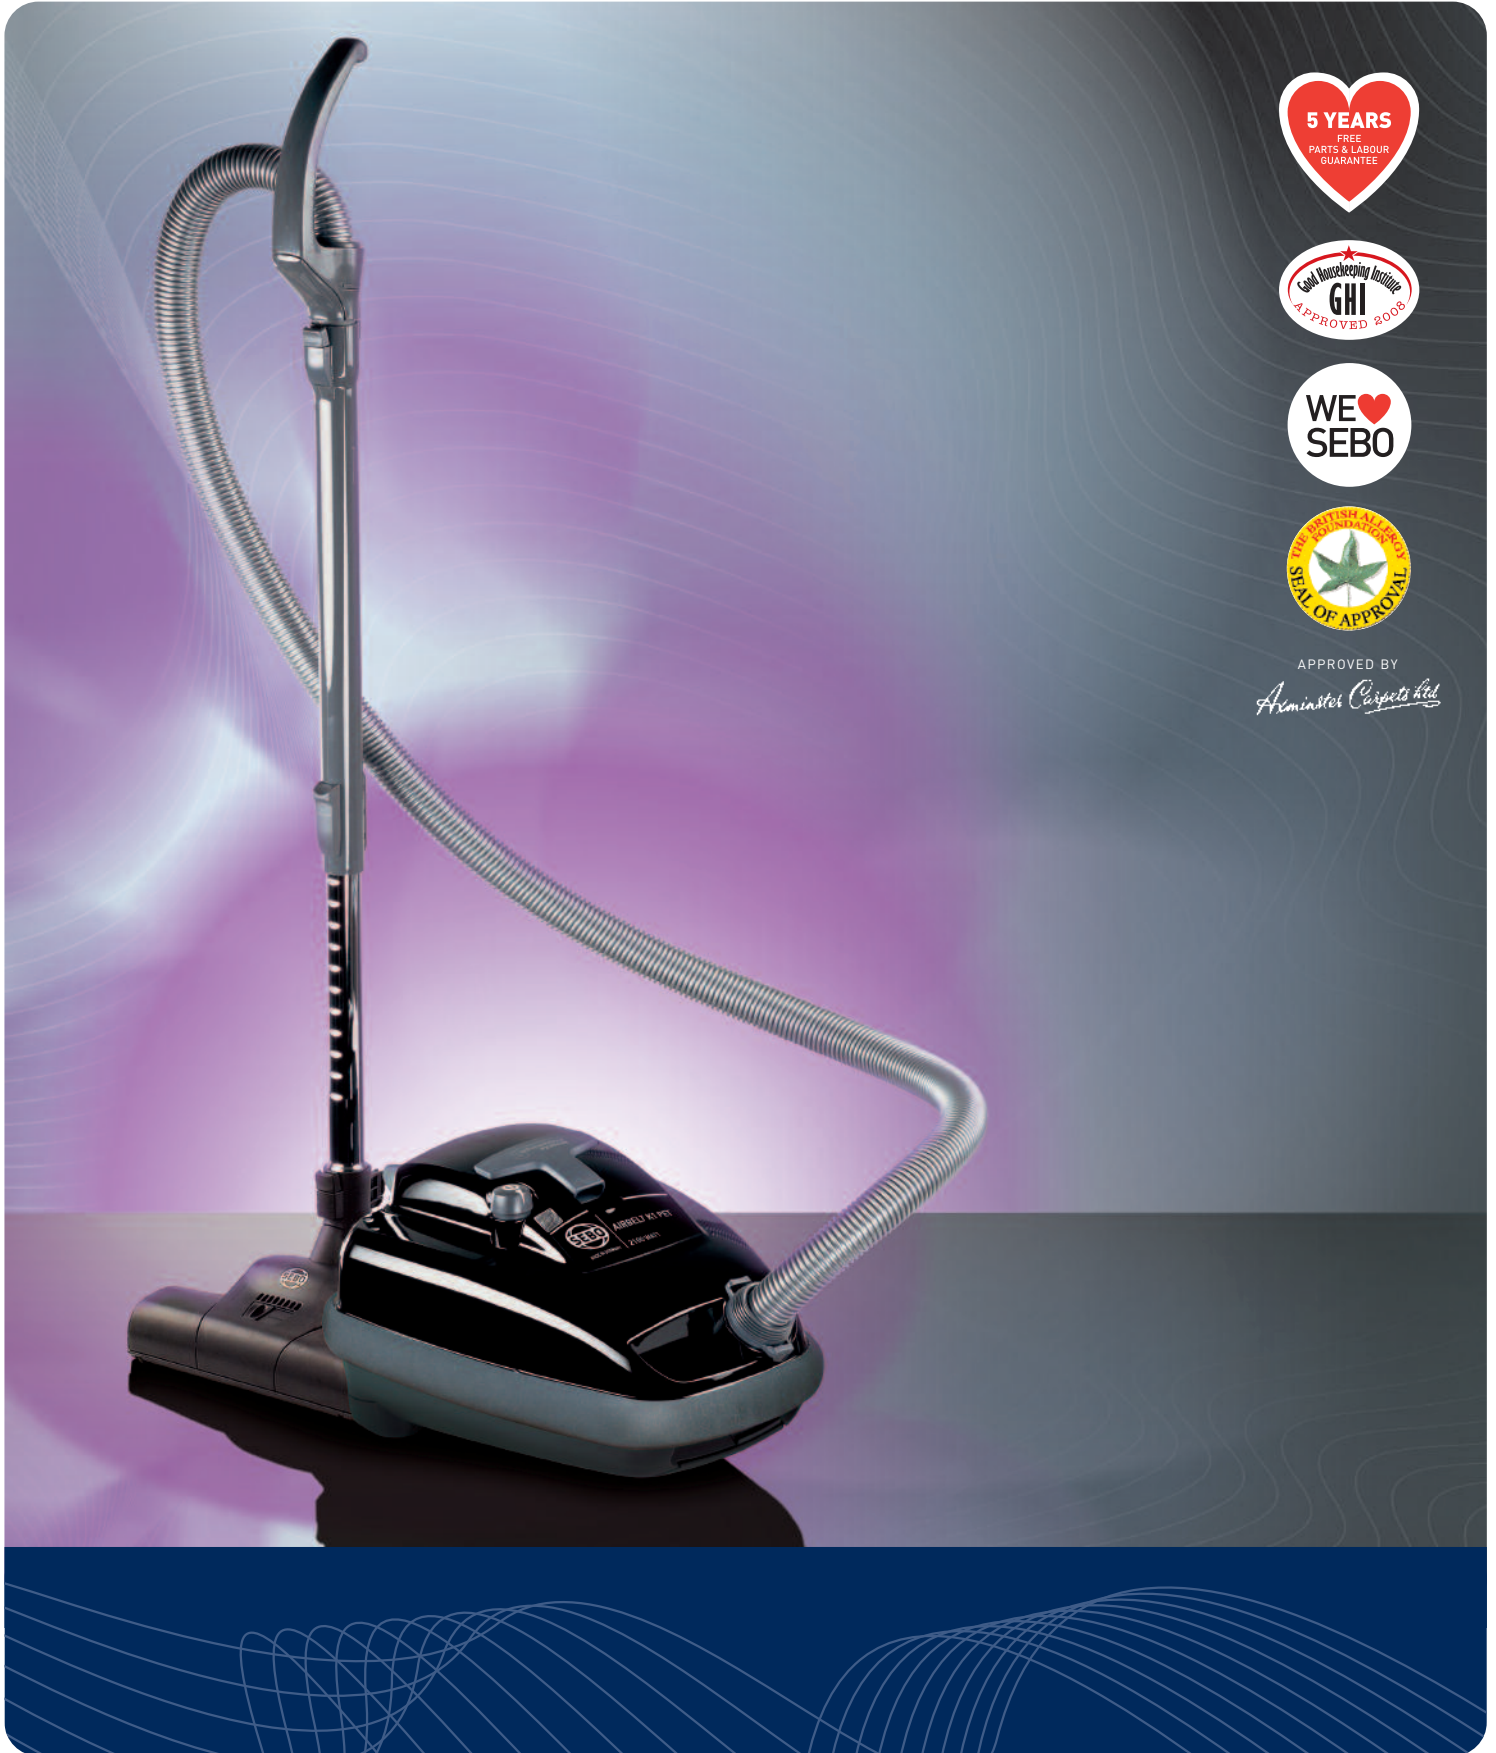

SEBO AIRBELT K

MADE IN GERMANY

RELIABILITY AS STANDARD

COMPACT, LIGHTWEIGHT & POWERFUL

APPROVED BY

Armstrong Carpets Ltd

MAKING LIGHT WORK OF HOUSEWORK™

Creative thinking has produced a vacuum cleaner which is light and compact, yet durable and powerful.

Innovation. Intelligent design shows in every aspect of the K models. Comfortable handle grips, lightweight telescopic tubes, the airbelt bumper system, the easy bag change, and many other details, together create a vacuum cleaner that works with you, and your home.

Performance. Powerful motors, professional cleaning heads and a highly efficient airflow combine to give outstanding cleaning performance on any type of floor and for any size of home.

Quality. Made in Germany, SEBO vacuum cleaners are constructed from the highest quality materials. Every SEBO vacuum cleaner is fully tested before it leaves the factory, so that you can be confident that in buying a SEBO, you are buying the best.