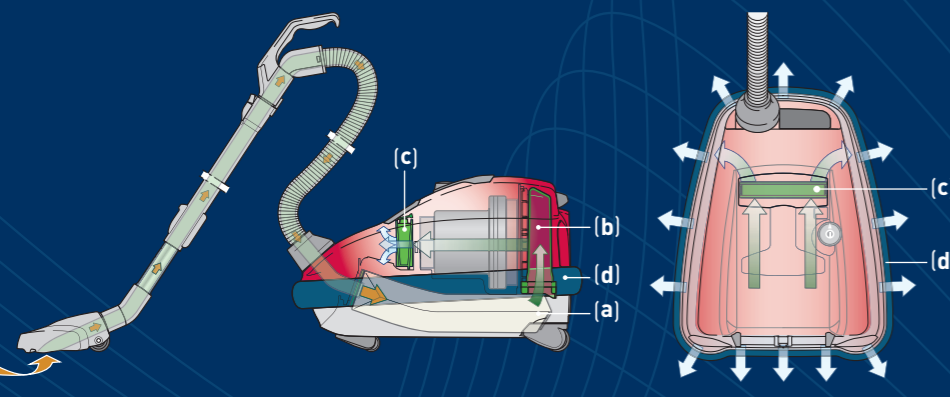

* To achieve S-Class certification the filtration level of the vacuum cleaner has to be better than 99.97% at 0.3 micron

WE ♥ SEBO

What our customers say

- "The best vacuum cleaner I have ever used. Brilliant! Makes life easier!"
- "Excellent cleaner. Wouldn't buy any other make"
- "You don't have to look at all the stuff you have sucked up, also come the time to empty, you don't have to breathe it in!"
- "Recommended by my physiotherapist"
- "A great product. Simple and easy to use"
- "Brilliant vacuum cleaner"
- "This is an excellent machine. A good looking, good performance vacuum cleaner! We think the best on the market!"
- "Delighted with the performance, compact design and high quality"
- "A pleasure to use"
- "Fantastic suction even though lower wattage than many other models and therefore more economical"
- "Simply the best vacuum I have ever used"
- "Far superior to my previous vacuums"
- "Very efficient vacuum. Great on carpet. Almost drives itself. Easy to use. Light"
- "Very pleased with the performance. Tools are easier to use. Cleans well"
- "Without doubt the best vacuum cleaner on the market. Every home should have one"

Actual customer comments