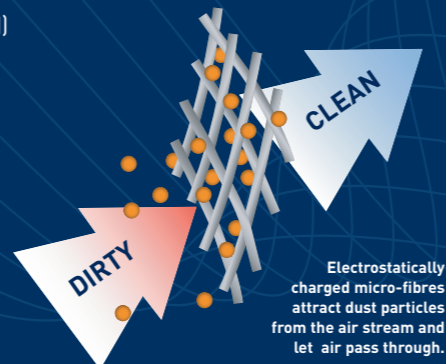

The SEBO K machines feature a Triple Microfilter System:

The Ultra-Bag

The first and most important Microfilter is the SEBO Ultra-Bag (a). Unlike traditional 'paper' bags the Ultra-Bag uses electrostatically charged micro-fibres which attract dust particles from the air stream and bond onto them (see diagram). Using this electrostatic principal enables a relatively open texture to the bag material – which lets air flow through easily, yet traps virtually all dust particles. Hence the Ultra-Bag gives excellent filtration and excellent suction. It will also hold more dirt than many bags which are bigger, 'on paper'. We believe a bag is the ideal way to remove collected dust from a vacuum cleaner.

Pre-motor Microfilter

An electrostatic Pre-motor Microfilter (b) protects the motor, as well as eliminating microscopic dust particles. On the K1 Pet, K3 Premium and the K3 Vulcano a higher specification filter is fitted which brings the overall filtration to the S-CLASS standard. This filter will also fit the K1 and K1 Komfort.

Exhaust Microfilter

The electrostatic Exhaust Microfilter (c) prevents the emission of carbon dust – which is generated by electric motors – ensuring that the air emitted by the vacuum cleaner is cleaner than the room air.